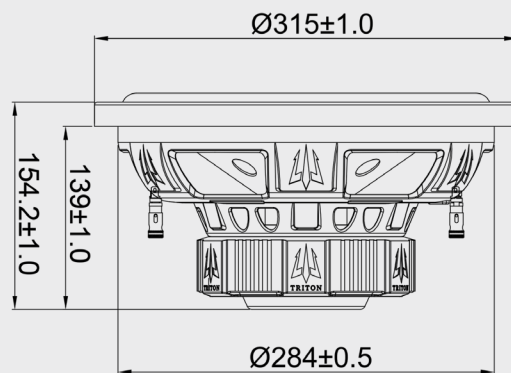

## SPECIFICATIONS:

Peak Power: 1000 Watts

RMS Power: 500 Watts

Impedance: 4 Ohm

Voice Coil: 2.4"

Magnet: 70oz

Sealed Box Volume: 1.00 cu. ft.

Vented Box Volume: 1.6-2.32 cu. ft.

## FEATURES:

Stitched Rubber Surround

Polypropylene Cone

Stitched Tinsel Leads

Wrapped Front Rubber Gasket

Compression Terminals