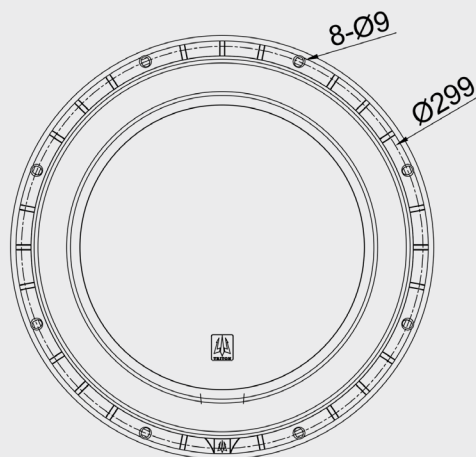

## SPECIFICATIONS:

Peak Power: 1000 Watts

RMS Power: 500 Watts

Impedance: 4 Ohm

Voice Coil: 2.4"

Magnet: 70oz

Sealed Box Volume: 1.00 cu. ft.

Vented Box Volume: 1.6-2.32 cu. ft.

## FEATURES:

Stitched Rubber Surround

Polypropylene Cone

Stitched Tinsel Leads

Wrapped Front Rubber Gasket

Compression Terminals